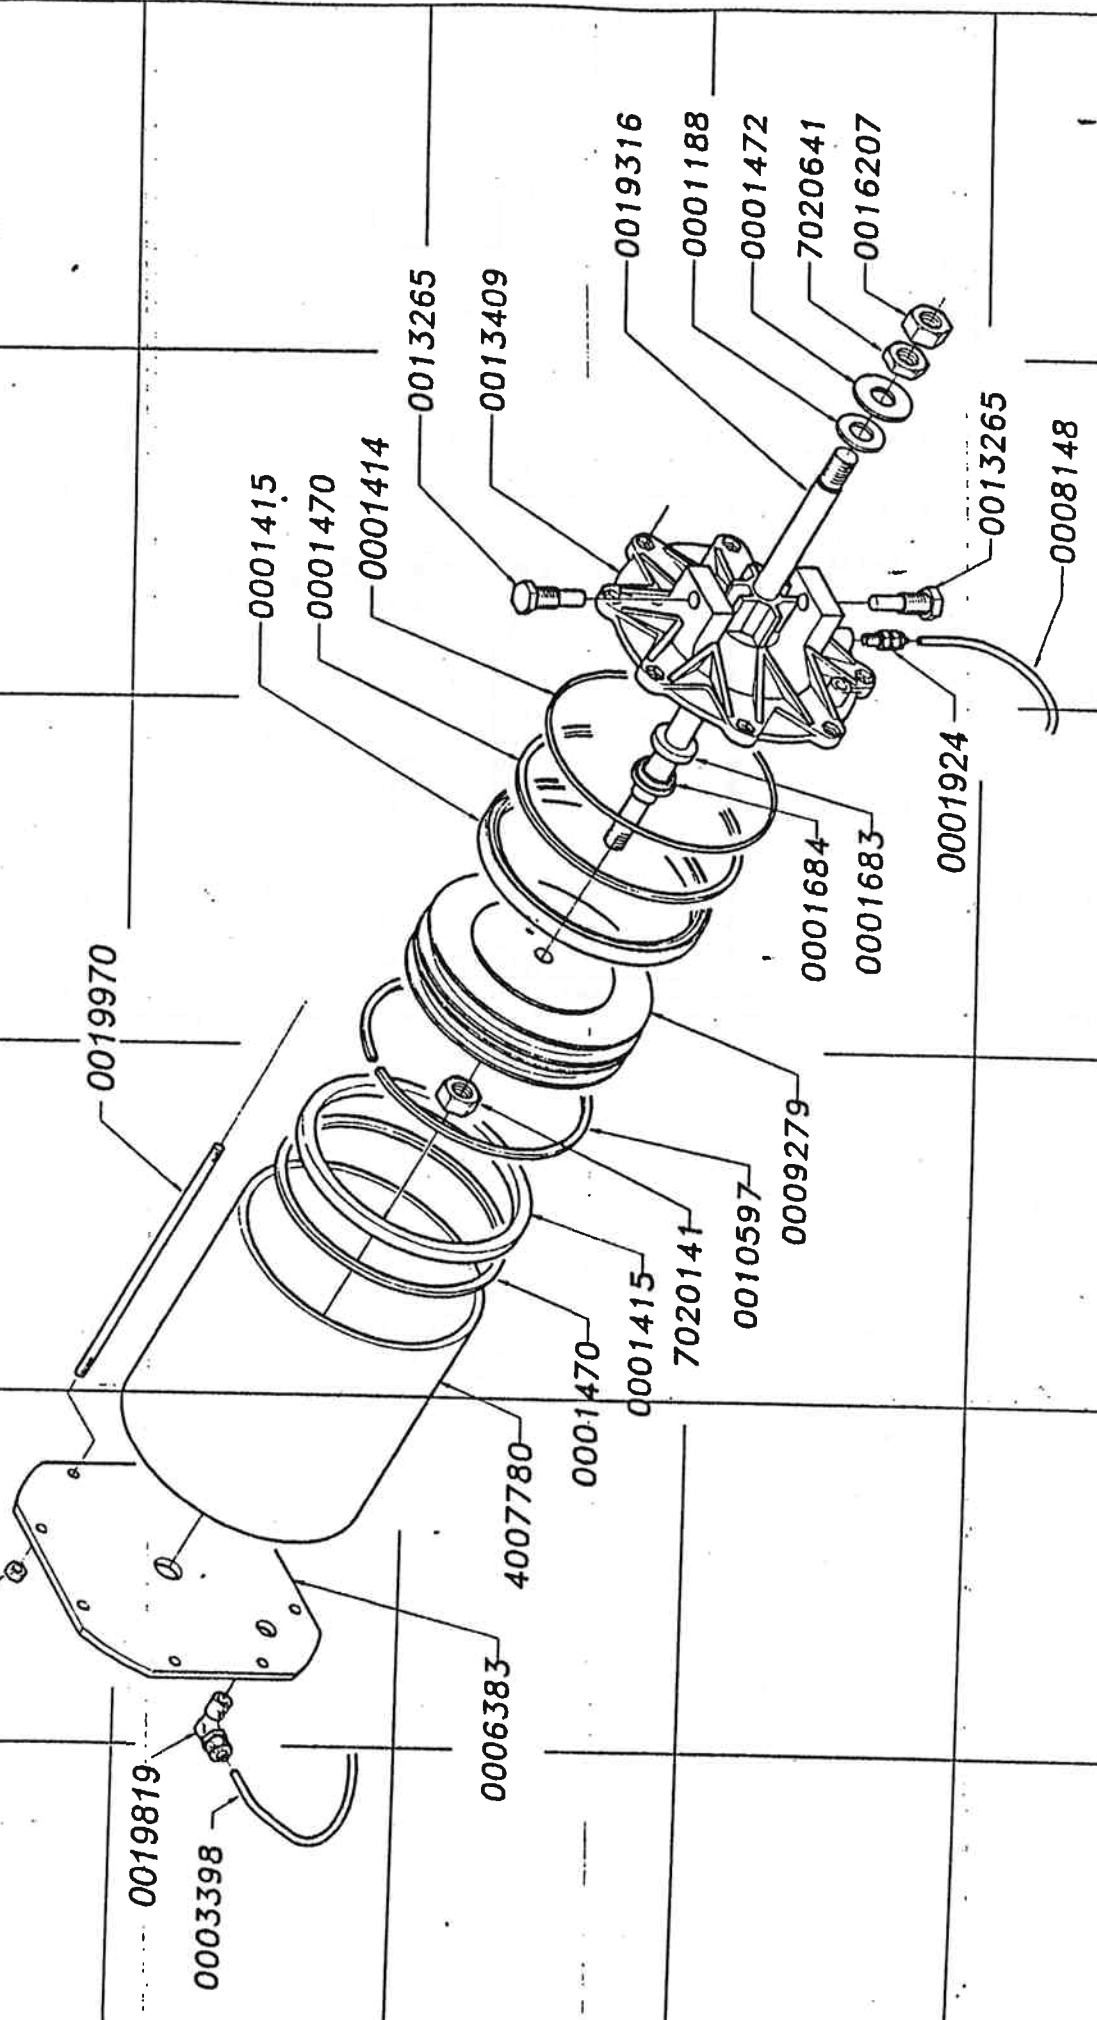

390

1

7020015

0019819

0003398

0006383

4007780

0001470

0001415

7020141

0010597

0009279

0019970

0001415

0001470

0001414

0013265

0013409

0019316

0001188

0001472

7020641

0016207

0001684

0001683

0001924

0013265

0008148

4019315

5/96

A

B

C

D

E

6

5

4

3

2