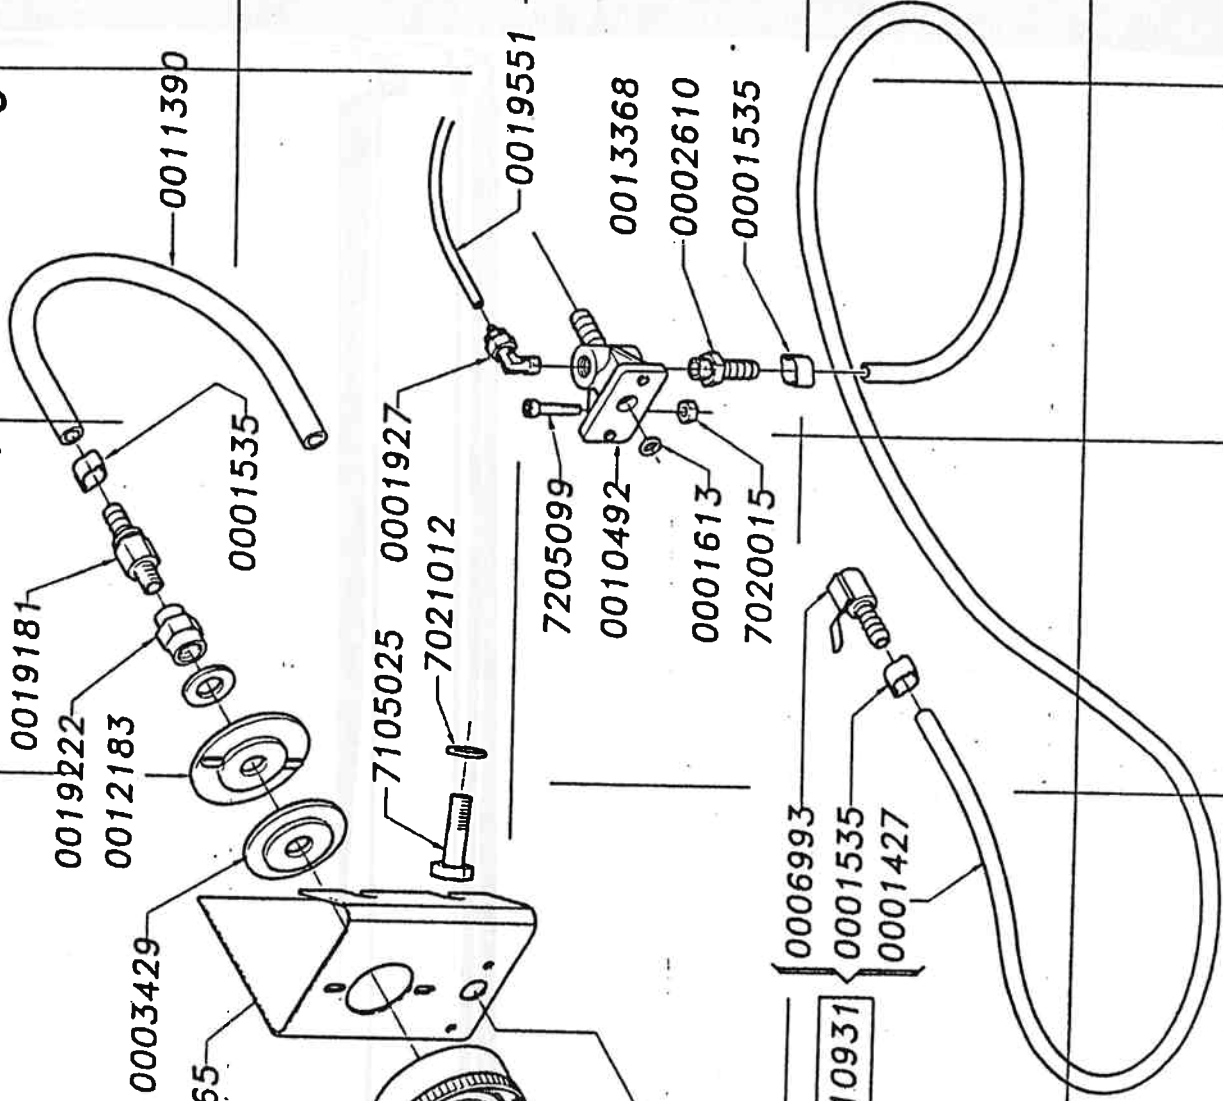

387
1

2

3

4

5

6

A

B

C

D

E

4019331

11/95