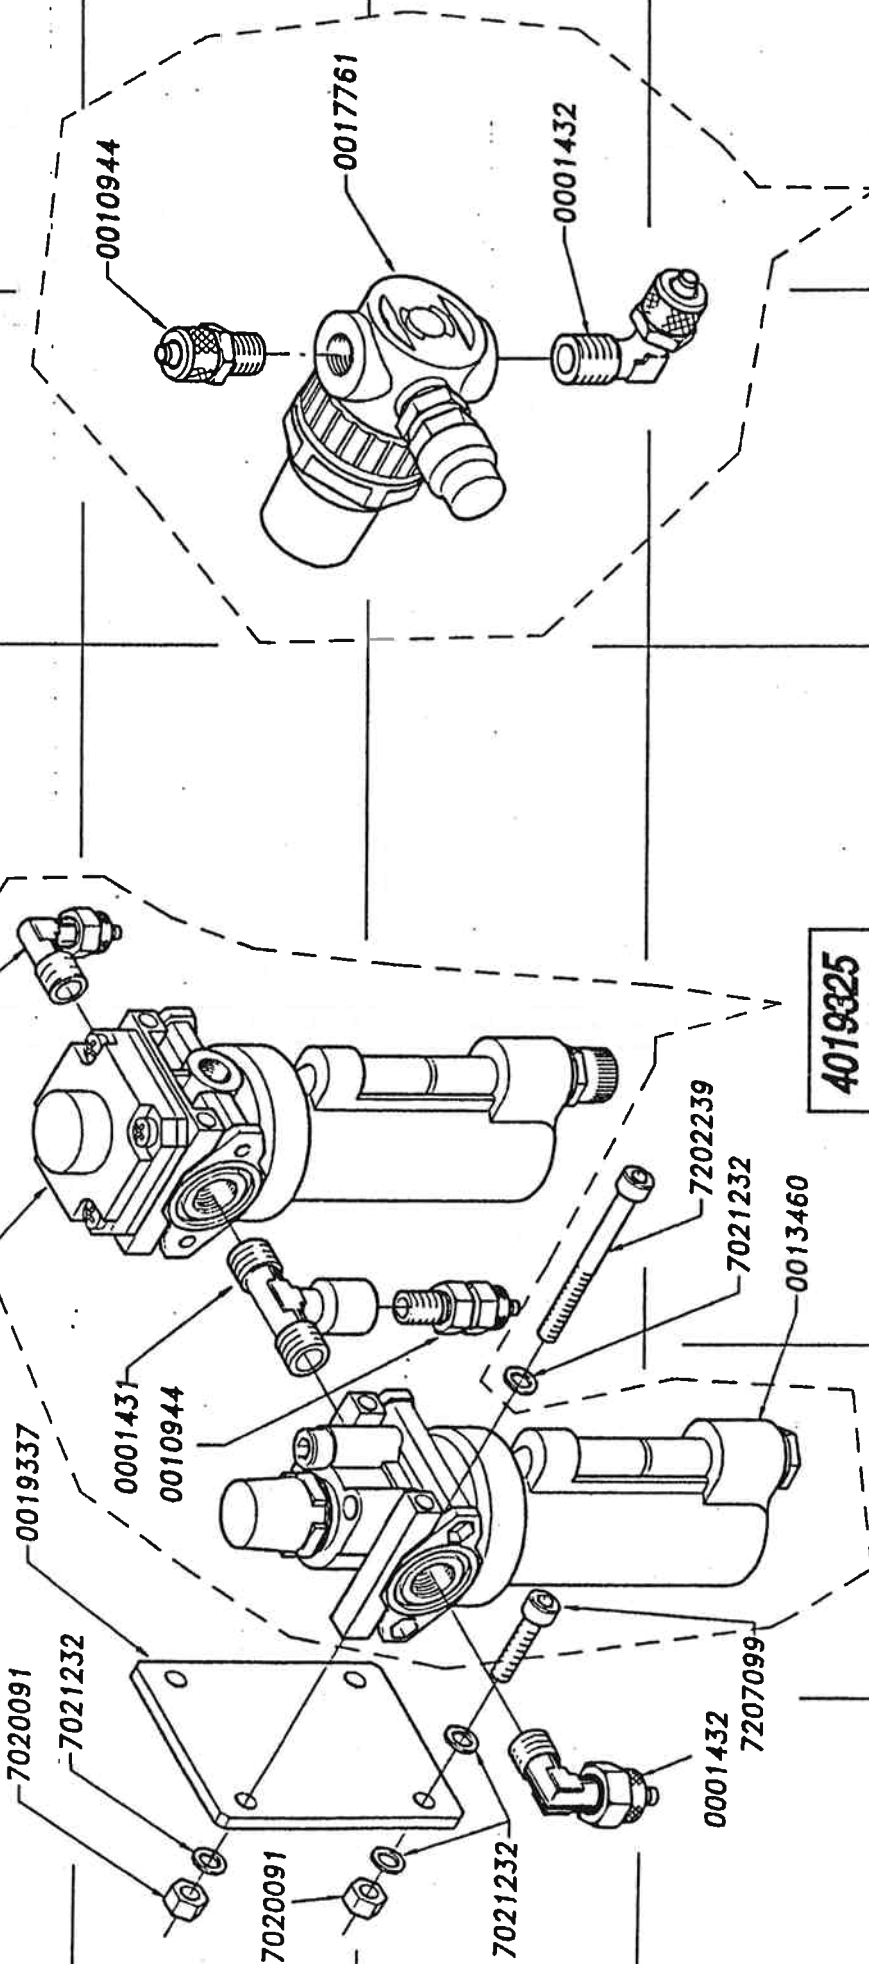

391

1

2

3

4

5

6

A

B

C

D

E

4019325

4017976