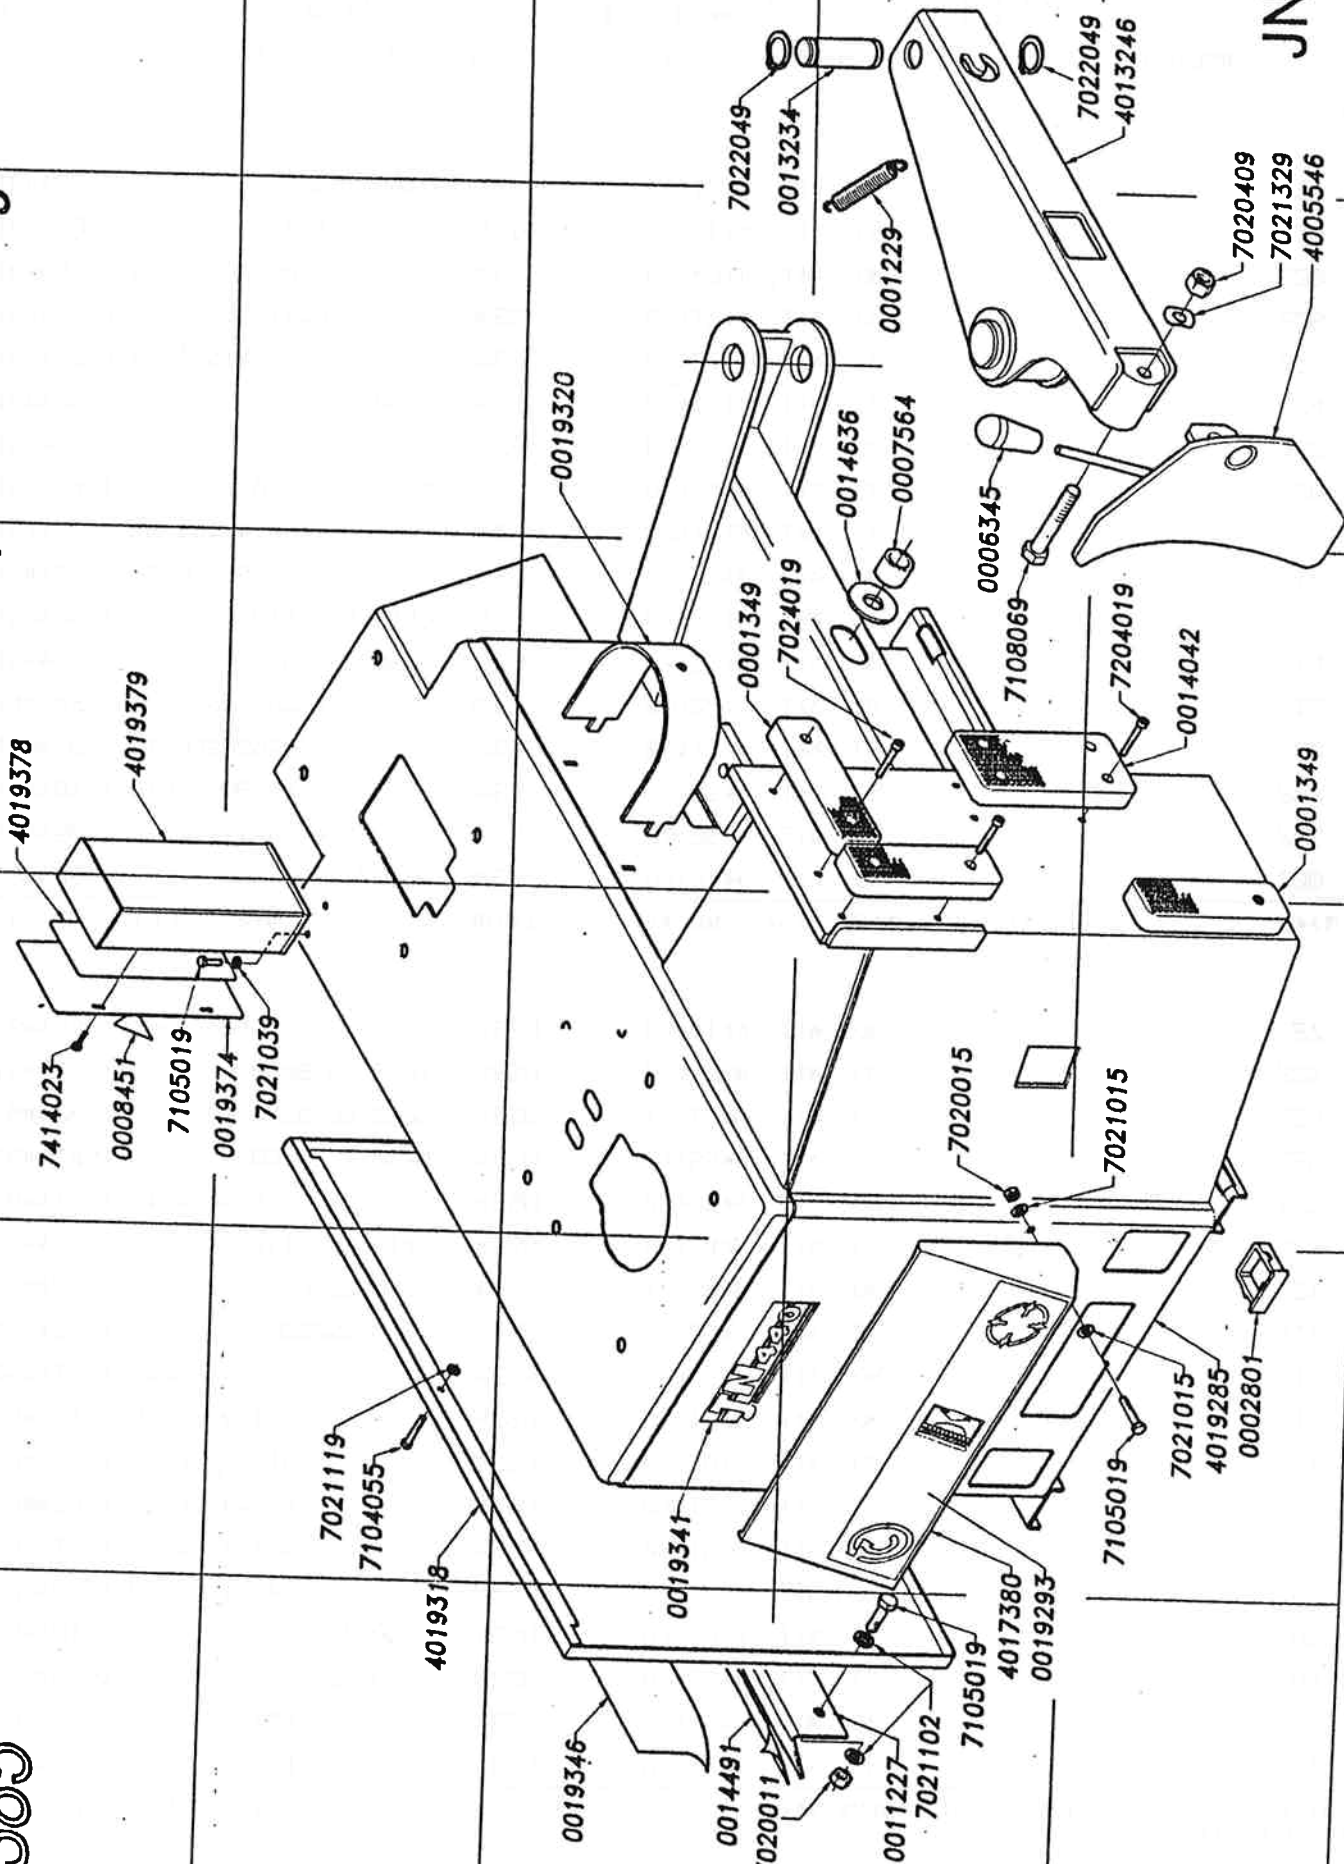

385

1

2

3

4

5

6

A

B

C

D

E