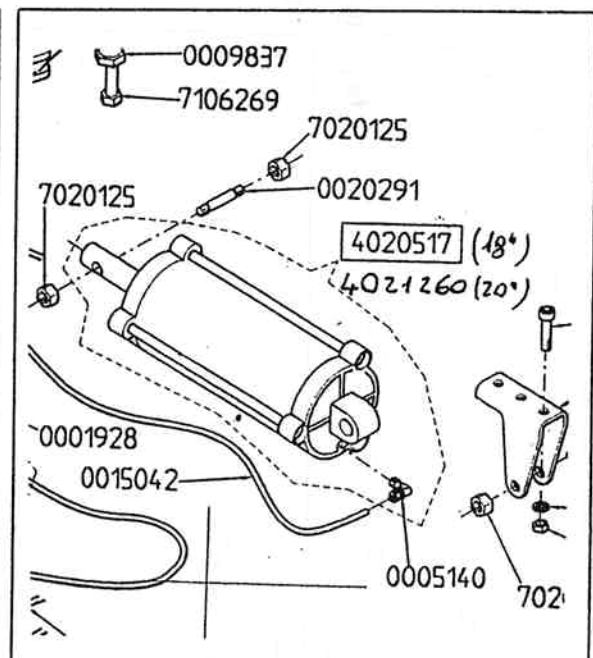

- OLD CYLINDERS CAN BE FITTED ON NEW MACHINES, WHILE NEW CYLINDERS CANNOT BE MOUNTED ON OLD MACHINES, UNLESS THE MANIFOLD IS ALSO REPLACED