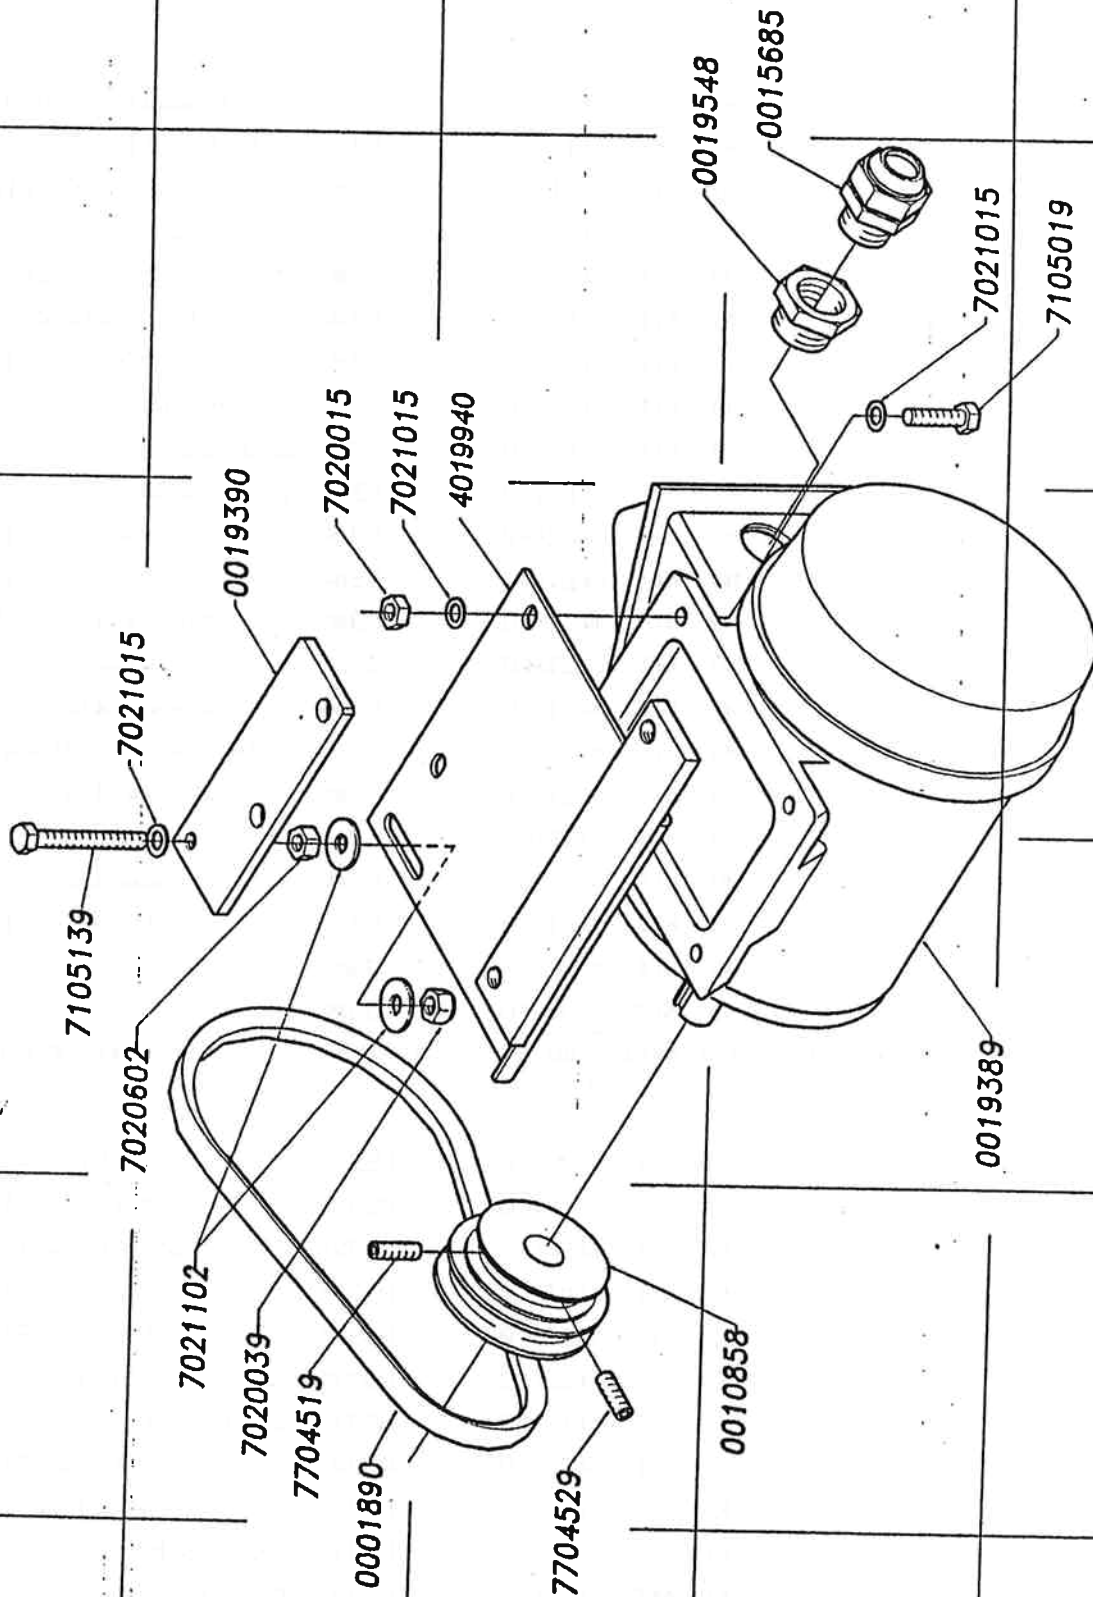

388

1

2

3

4

5

6

A

B

C

D

E