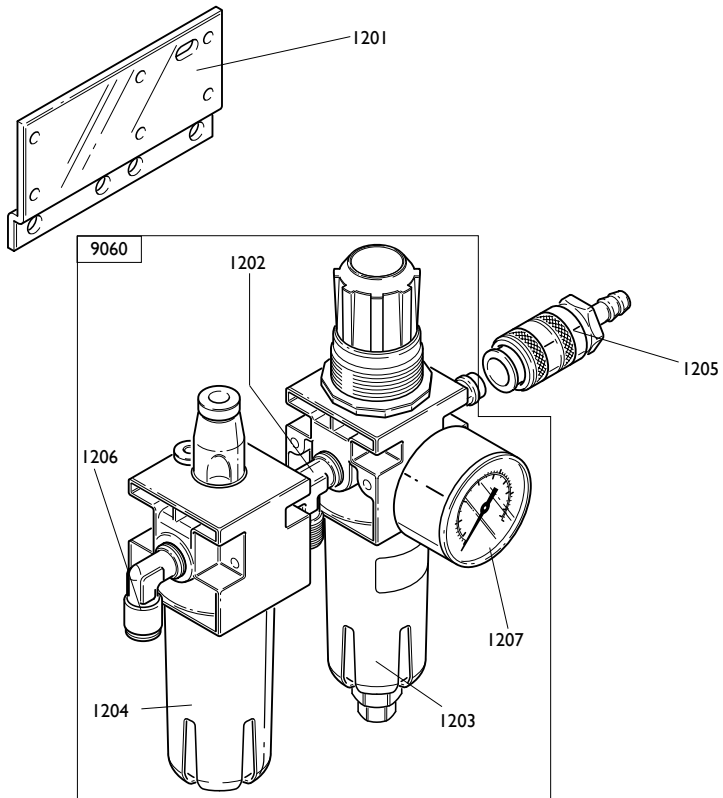

9060	456522	FILTRO	FILTER
1202	3-00001	RACCORDO	CONNECTOR
1203	457512	BICCHIERE FILTRO	BOWL
1204	457511	BICCHIERE LUBRIF.	BOWL
1206	3-00221	RACCORDO	CONNECTOR
1207	3-00488	MANOMETRO	PRESSURE GAUGE

1201 4-102273
1205 3-00257

STAFFA
GIUNTO

BRACKET
COUPLING