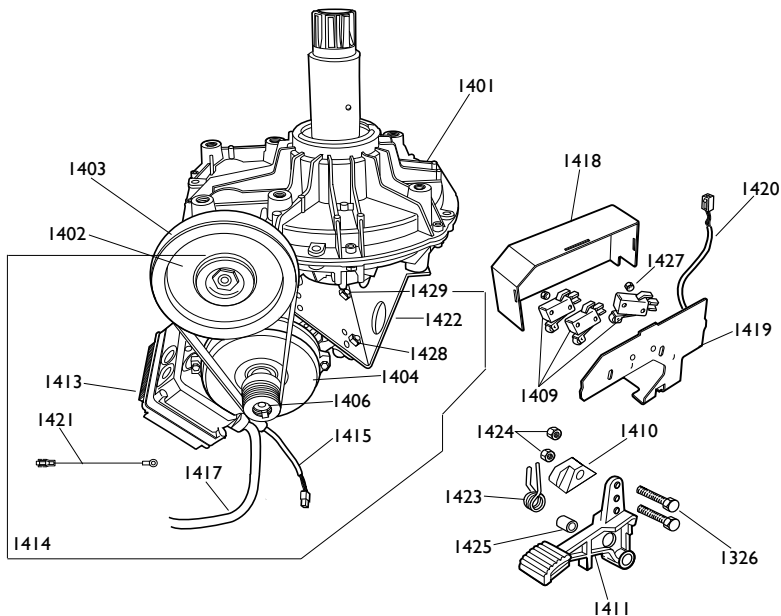

1401	5-102648	RIDUTTORE	GEAR BOX
1402	339870	PULEGGIA	PULLEY
1403	3-00573	CINGHIA	BELT
1404	4-113412	MOTORE SENZA SK	MOTOR
1406	4-102397	PULEGGIA	PULLEY
1409	440874	MICROINTERRUTTORE	MICROSWITCH
1410	461535	CAMMA	CAM
1411	5-102714	PEDALE INVERTITORE	PEDAL
1413	4-115396	SCHEDA ELETTR + FILTRO	P.C. BOARD
1414	5-104986	MOTORE+INV.2 CONDENS.	MOTOR
1415	4-109895	CAVO COMANDI	CABLE
1417	4-111586	CAVO RETE	CABLE
1418	4-102402	COPERCHIO	COVER
1419	4-102401	SUPP.MICRO	SUPPORT
1420	4-101693	CAVO COMANDI PEDALIERA	CABLE
1421	4-101659	CAVO TERRA	CABLE
1422	4-109965	CULLA	SUPPORT
1423	4-109664	MOLLA	SPRING
1424	2-01979	DADO M6	NUT
1425	325050	DISTANZIALE	SPACER
1426	2-00441	VITE M6X50	SCREW
1427	2-00124	DADO M4	NUT
1428	421349	DADO M8	NUT
1429	2-00375	VITE M8X30	SCREW